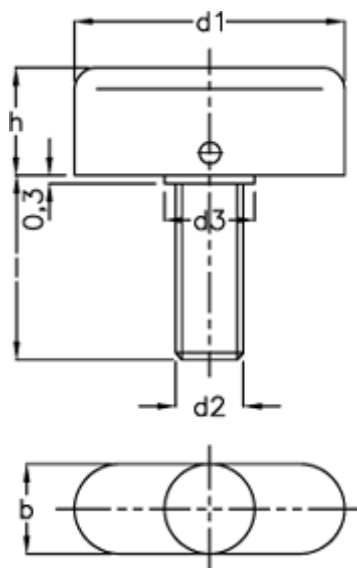

Article number: 200016211A

Description: E+G Wing screw GN 431-30-M6-25
Rustfast

Measures

b	= 10
d1	= 30
d2	= M6
d3	= 10
H	= 12.0
Length l	= 25